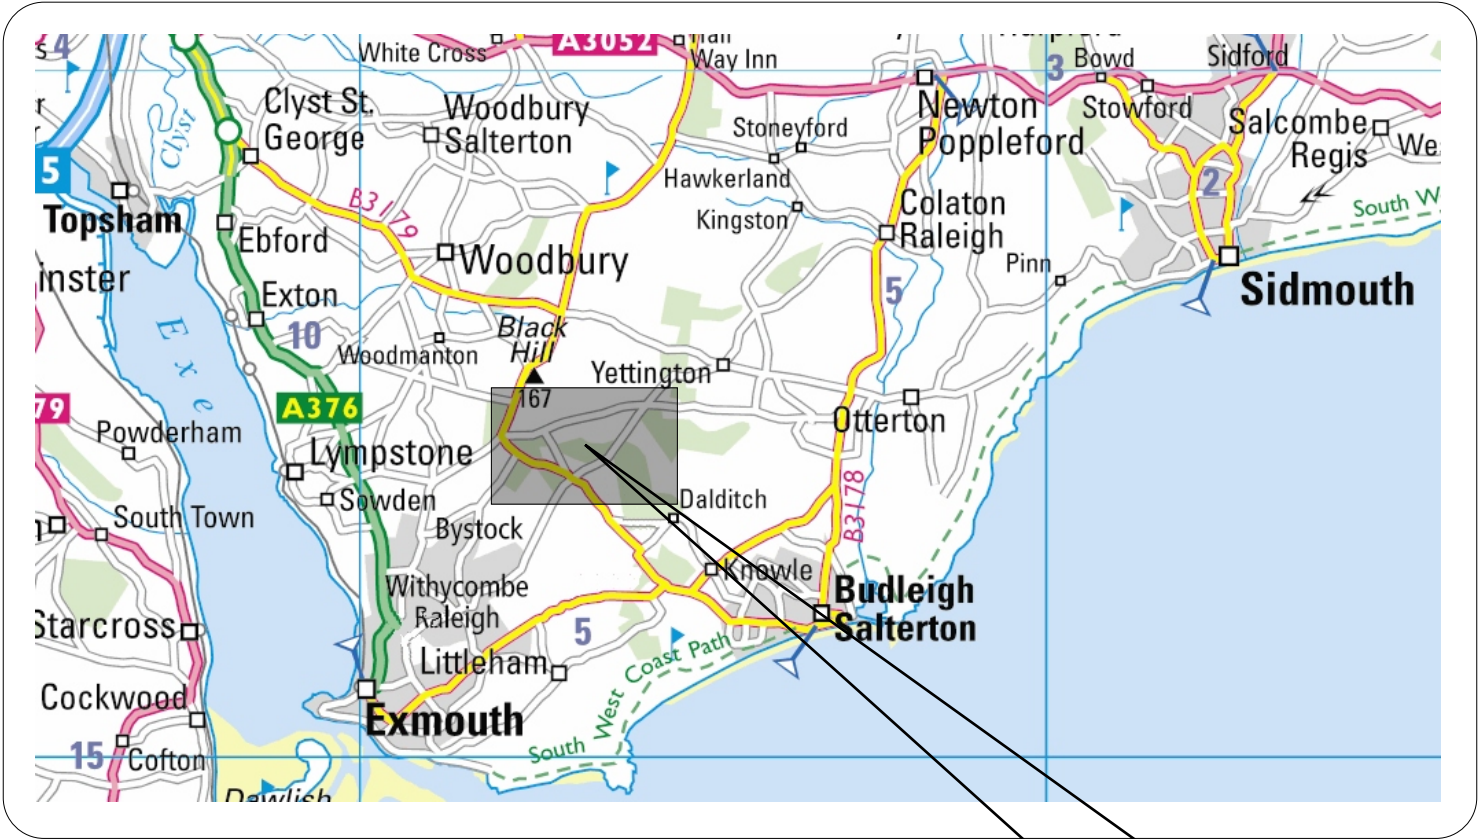

How to find Bystock

Map references:
North entrance SY030849
Reservoir entrance SY034843

From Half Way Inn, Aylesbeare North entrance Reservoir entrance

From Woodbury

Hulham Road

Marley Road

St John's Road

From Budleigh Salterton