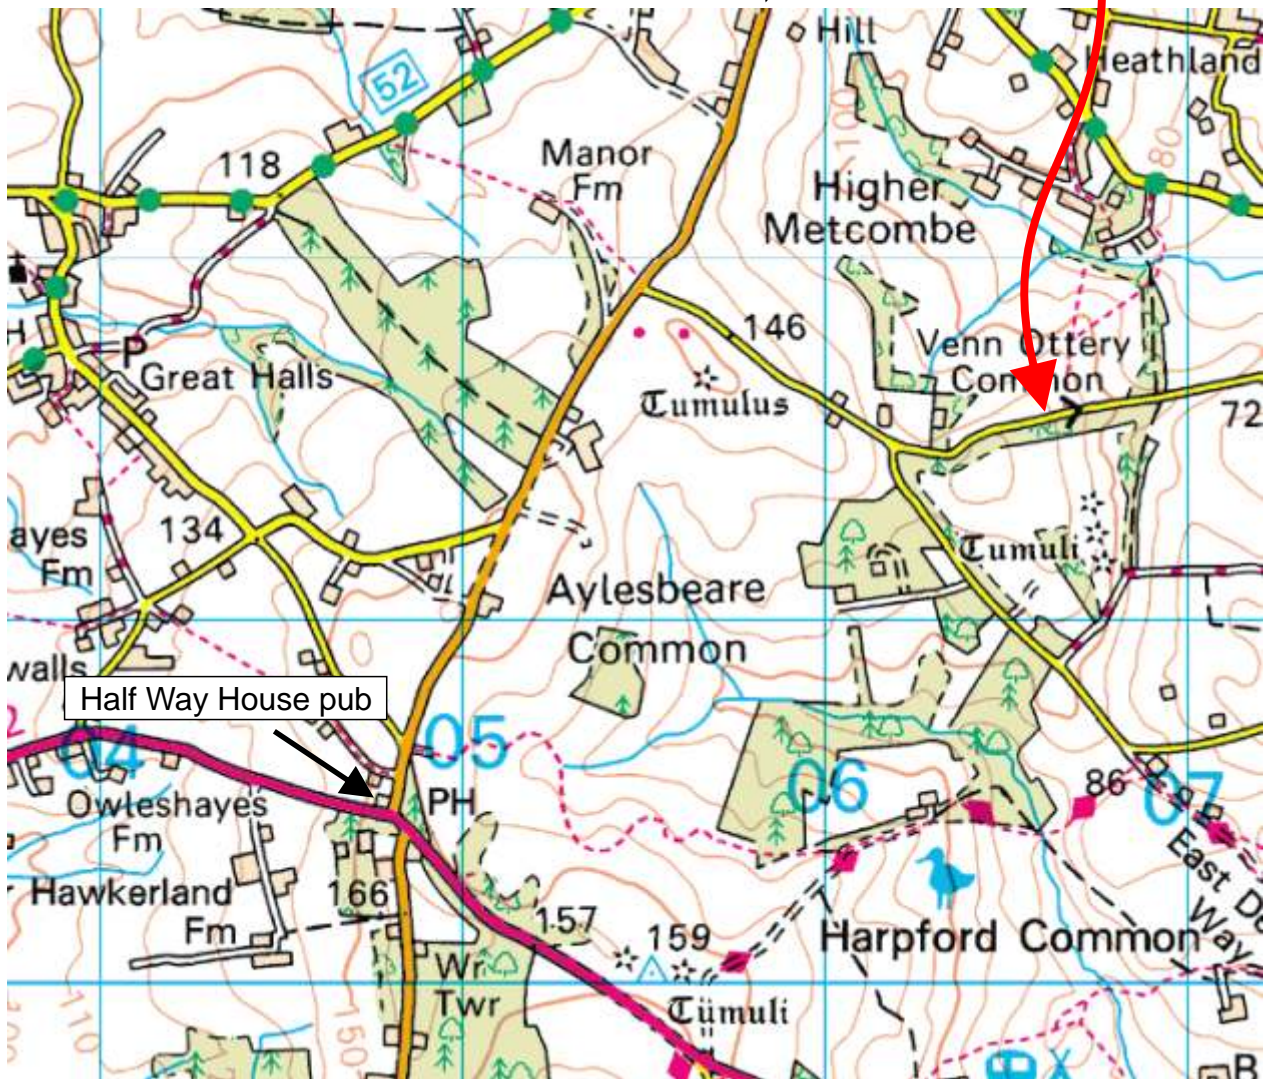

# Venn Ottery Common location map

**SY066916**

Venn Ottery Common  
RSPB entrance  
(First gate on left after the left turn)

B3180 from  
West Hill and A30

A3052 to Exeter

Half Way House pub

B3180 To Exmouth  
& Budleigh Salterton

To Sidmouth